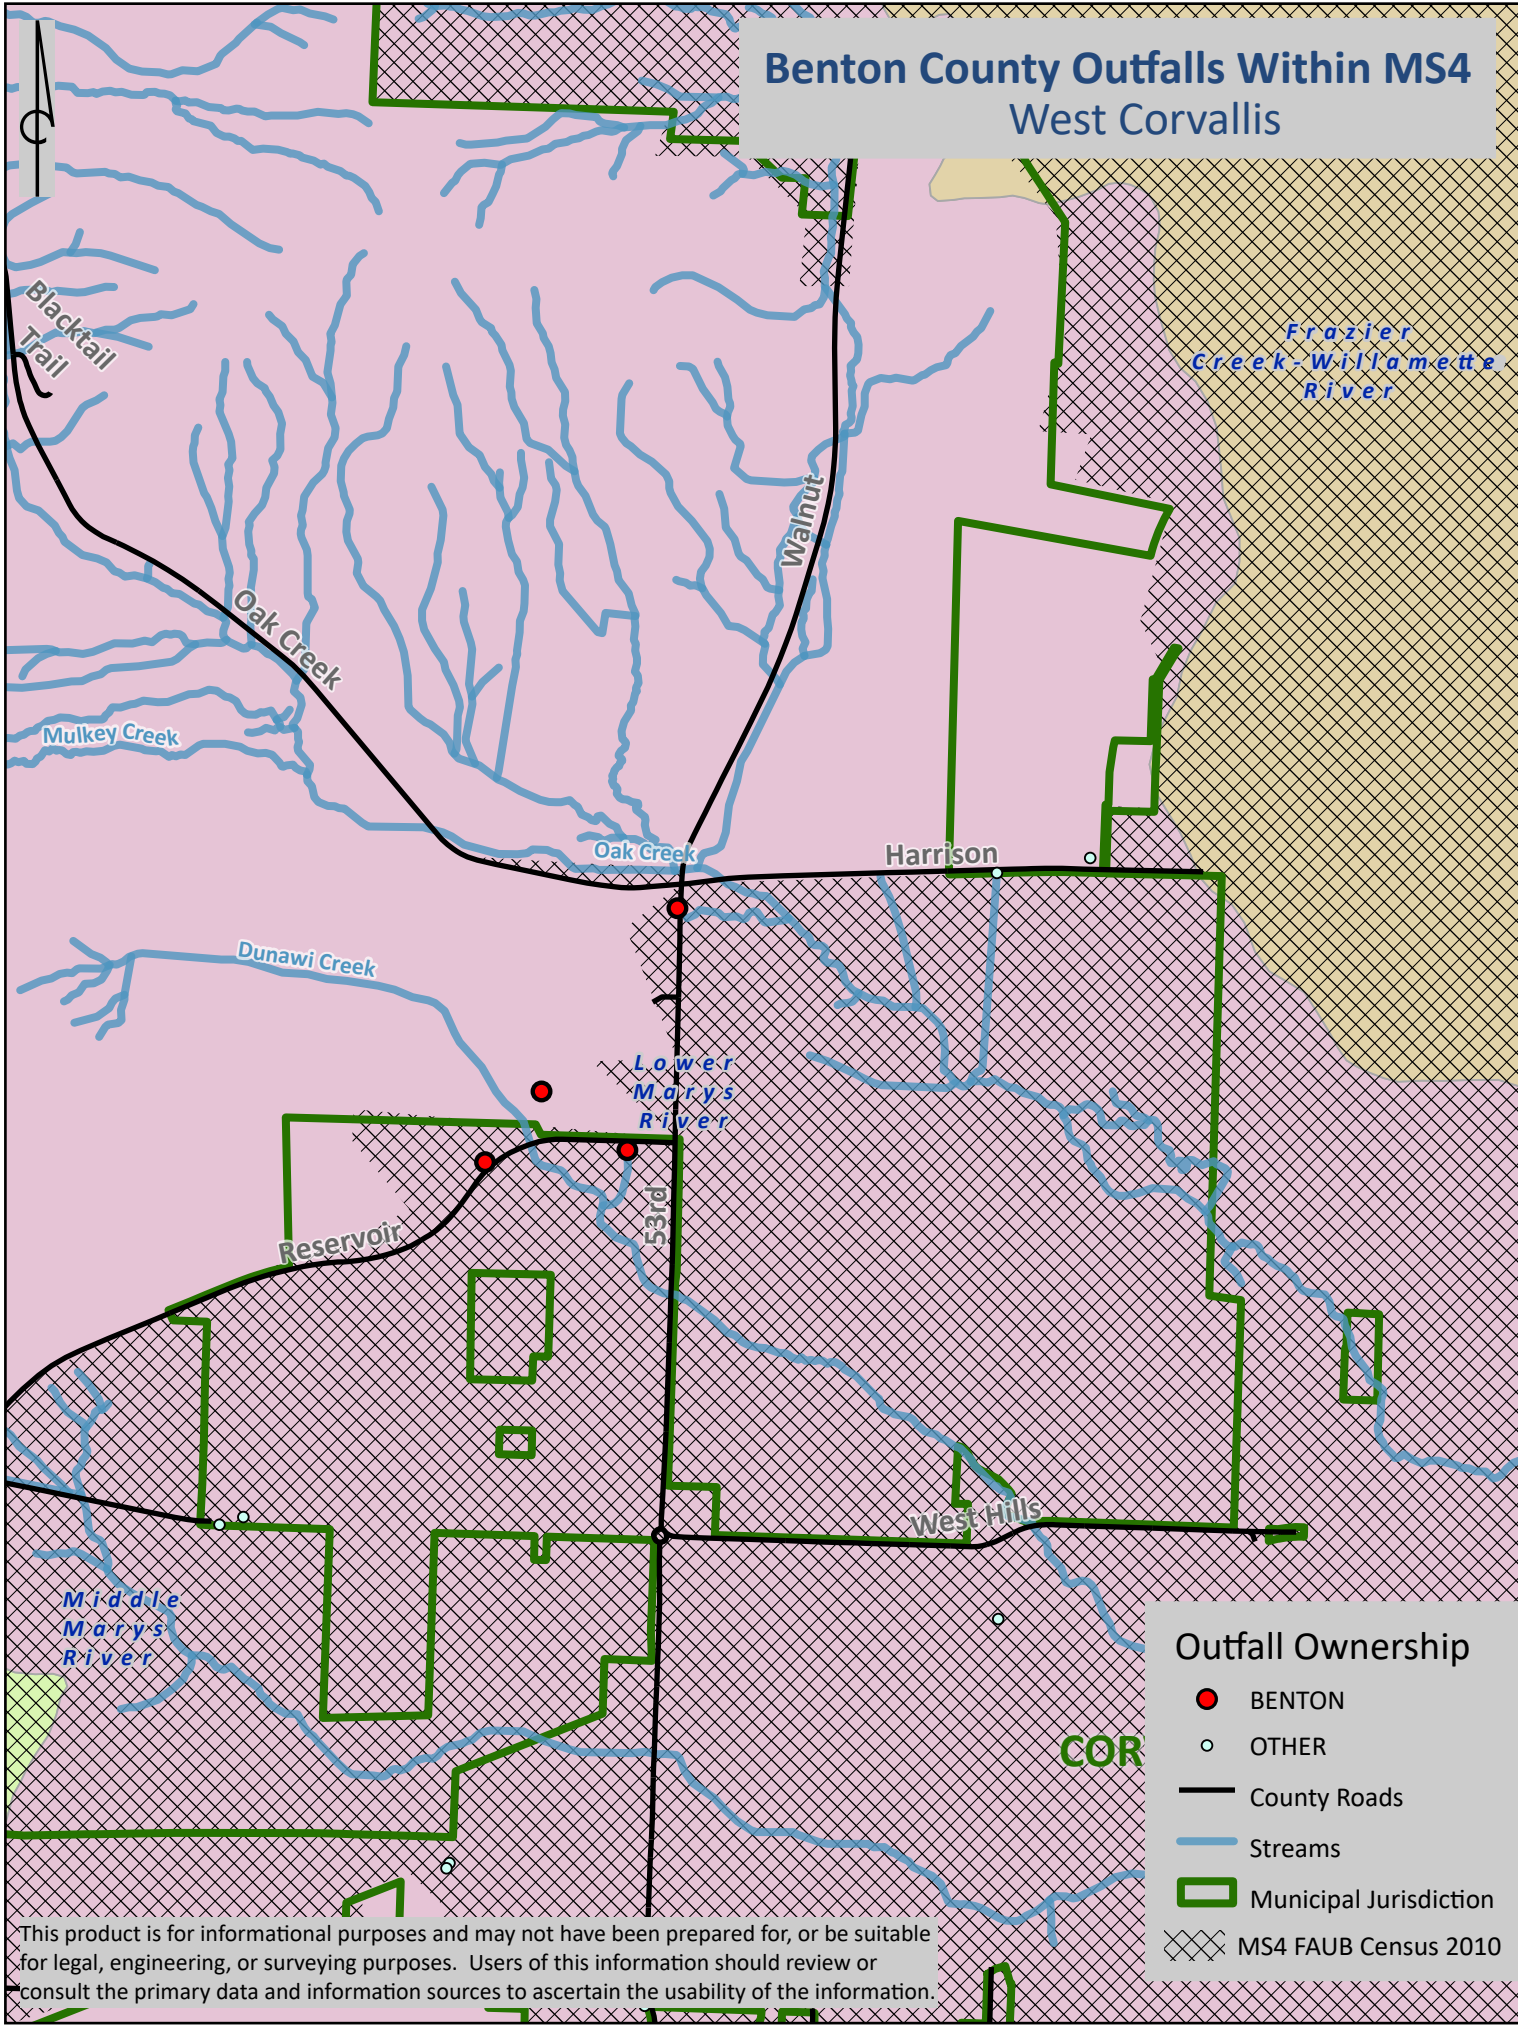

Benton County Outfalls Within MS4 North Albany

Outfall Ownership

- BENTON
- OTHER
- County Roads
- Streams
- ▭ Municipal Jurisdiction
- ▨ MS4 FAUB Census 2010

This product is for informational purposes and may not have been prepared for, or be suitable for legal, engineering, or surveying purposes. Users of this information should review or consult the primary data and information sources to ascertain the usability of the information.

Benton County Outfalls Within MS4 North Corvallis

Outfall Ownership

- BENTON
- OTHER
- County Roads
- Streams
- ▭ Municipal Jurisdiction
- ▨ MS4 FAUB Census 2010

This product is for informational purposes and may not have been prepared for, or be suitable for legal, engineering, or surveying purposes. Users of this information should review or consult the primary data and information sources to ascertain the usability of the information.

Benton County Outfalls Within MS4 West Corvallis

Outfall Ownership

- BENTON
- OTHER
- County Roads
- Streams
- ▭ Municipal Jurisdiction
- ▨ MS4 FAUB Census 2010

This product is for informational purposes and may not have been prepared for, or be suitable for legal, engineering, or surveying purposes. Users of this information should review or consult the primary data and information sources to ascertain the usability of the information.