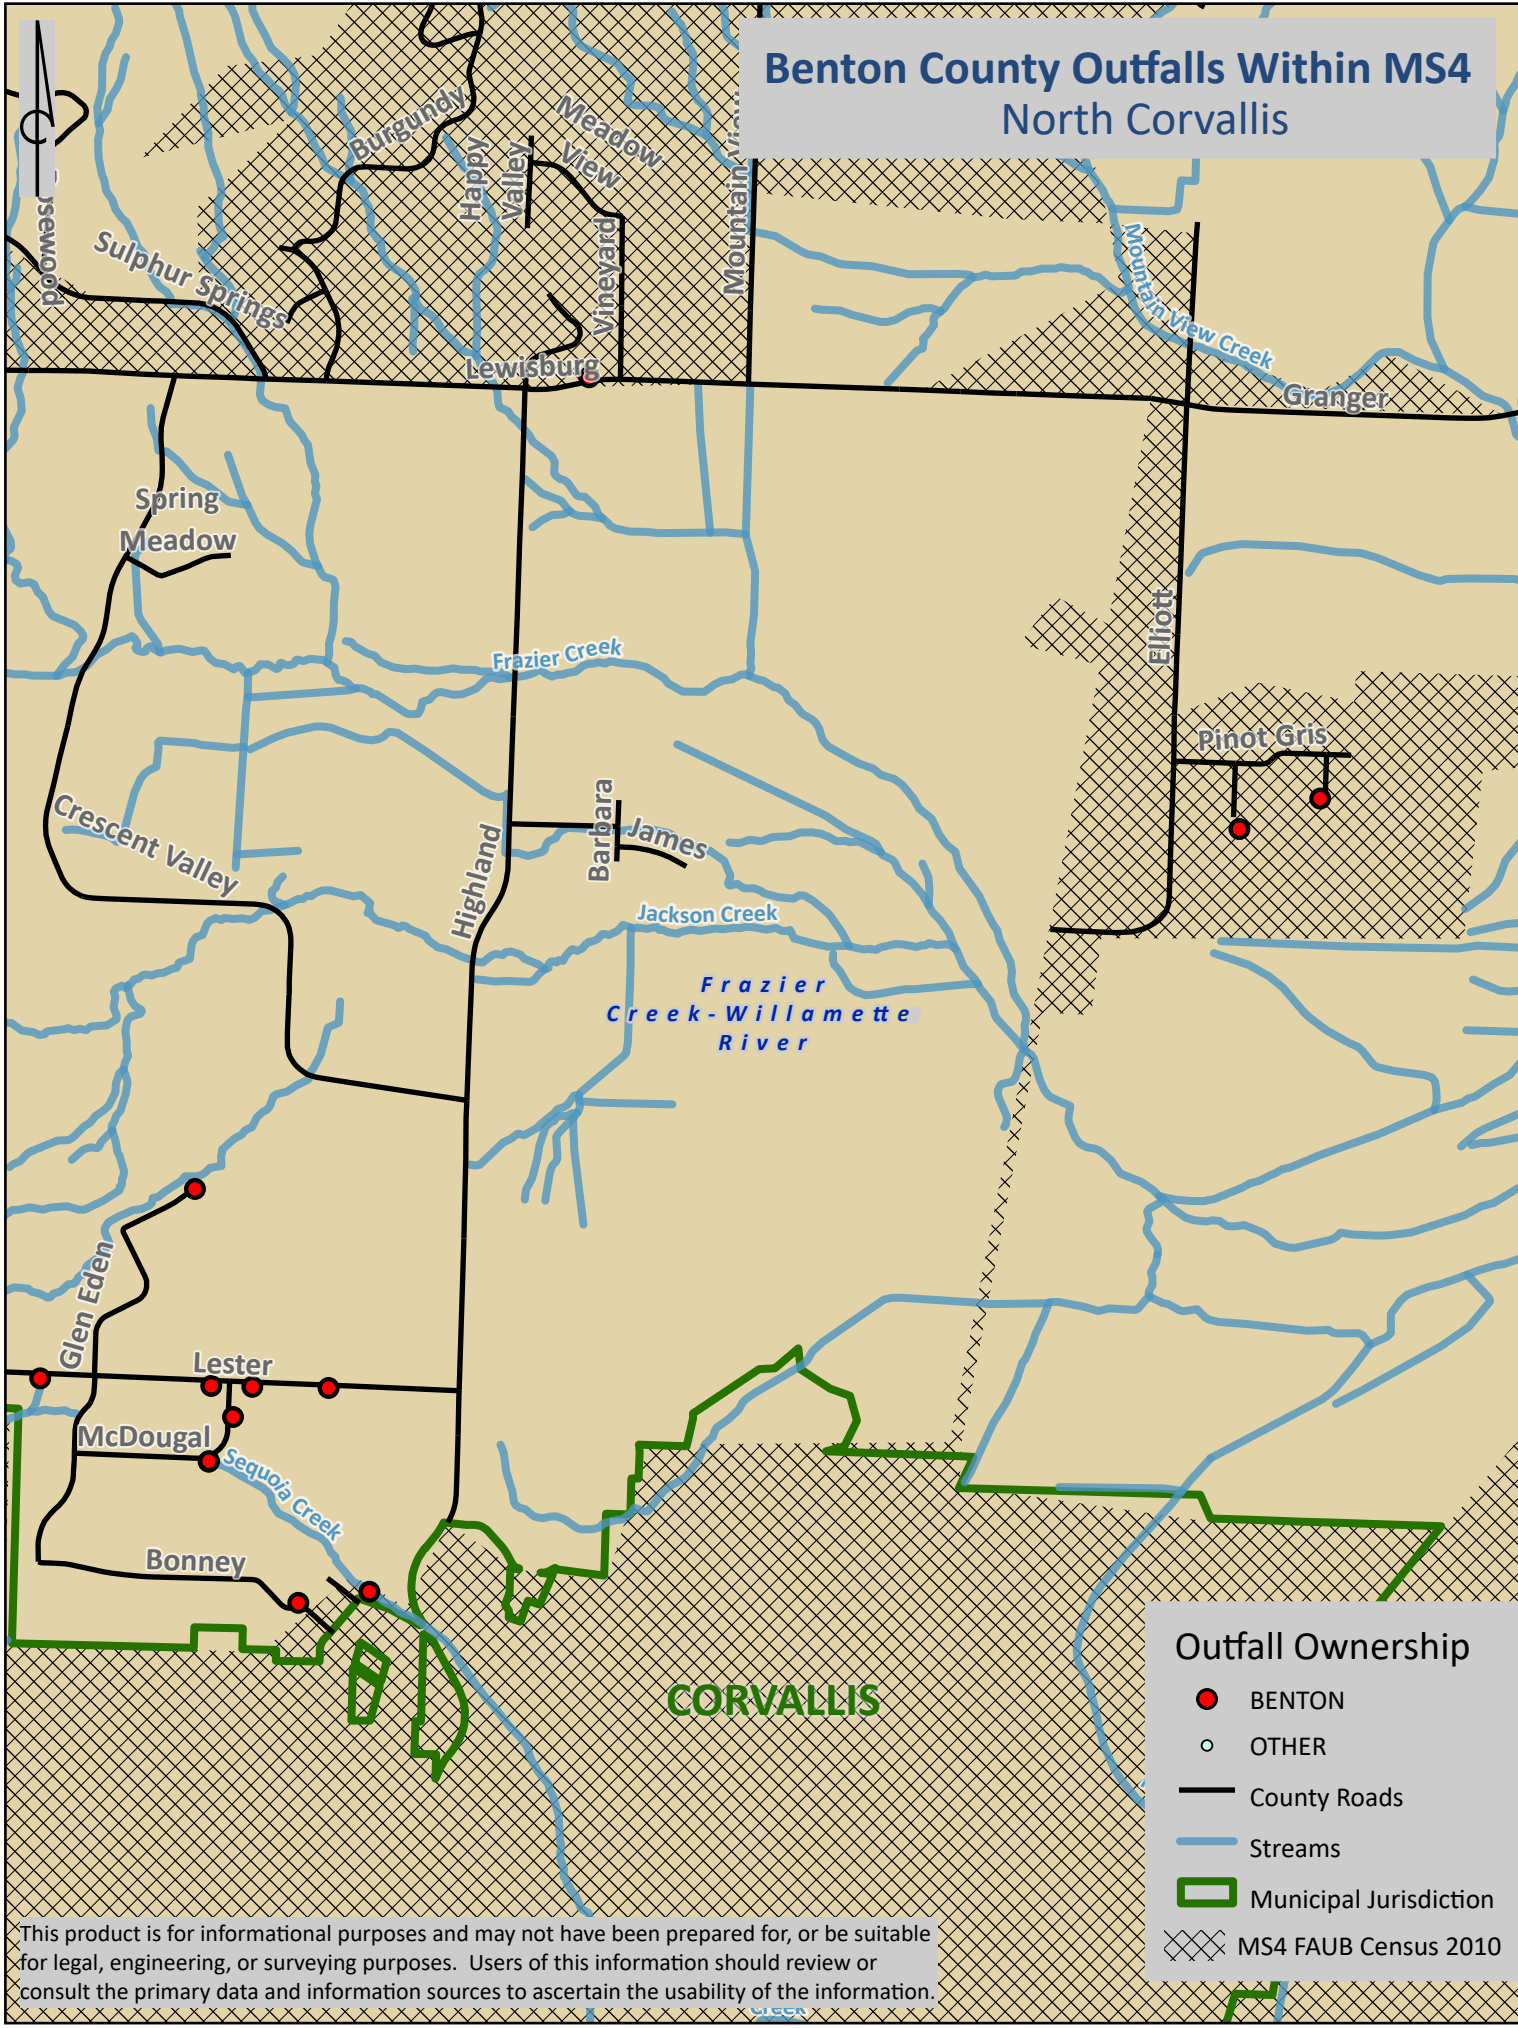

Benton County Outfalls Within MS4 North Albany

Outfall Ownership

- BENTON
- OTHER
- County Roads
- Streams
- ▭ Municipal Jurisdiction
- ▨ MS4 FAUB Census 2010

This product is for informational purposes and may not have been prepared for, or be suitable for legal, engineering, or surveying purposes. Users of this information should review or consult the primary data and information sources to ascertain the usability of the information.

Benton County Outfalls Within MS4 North Corvallis

Outfall Ownership

- BENTON
- OTHER
- County Roads
- Streams
- ▭ Municipal Jurisdiction
- ▨ MS4 FAUB Census 2010

This product is for informational purposes and may not have been prepared for, or be suitable for legal, engineering, or surveying purposes. Users of this information should review or consult the primary data and information sources to ascertain the usability of the information.

Benton County Outfalls Within MS4 West Corvallis

Outfall Ownership

- BENTON
- OTHER
- County Roads
- Streams
- ▭ Municipal Jurisdiction
- ▨ MS4 FAUB Census 2010

This product is for informational purposes and may not have been prepared for, or be suitable for legal, engineering, or surveying purposes. Users of this information should review or consult the primary data and information sources to ascertain the usability of the information.