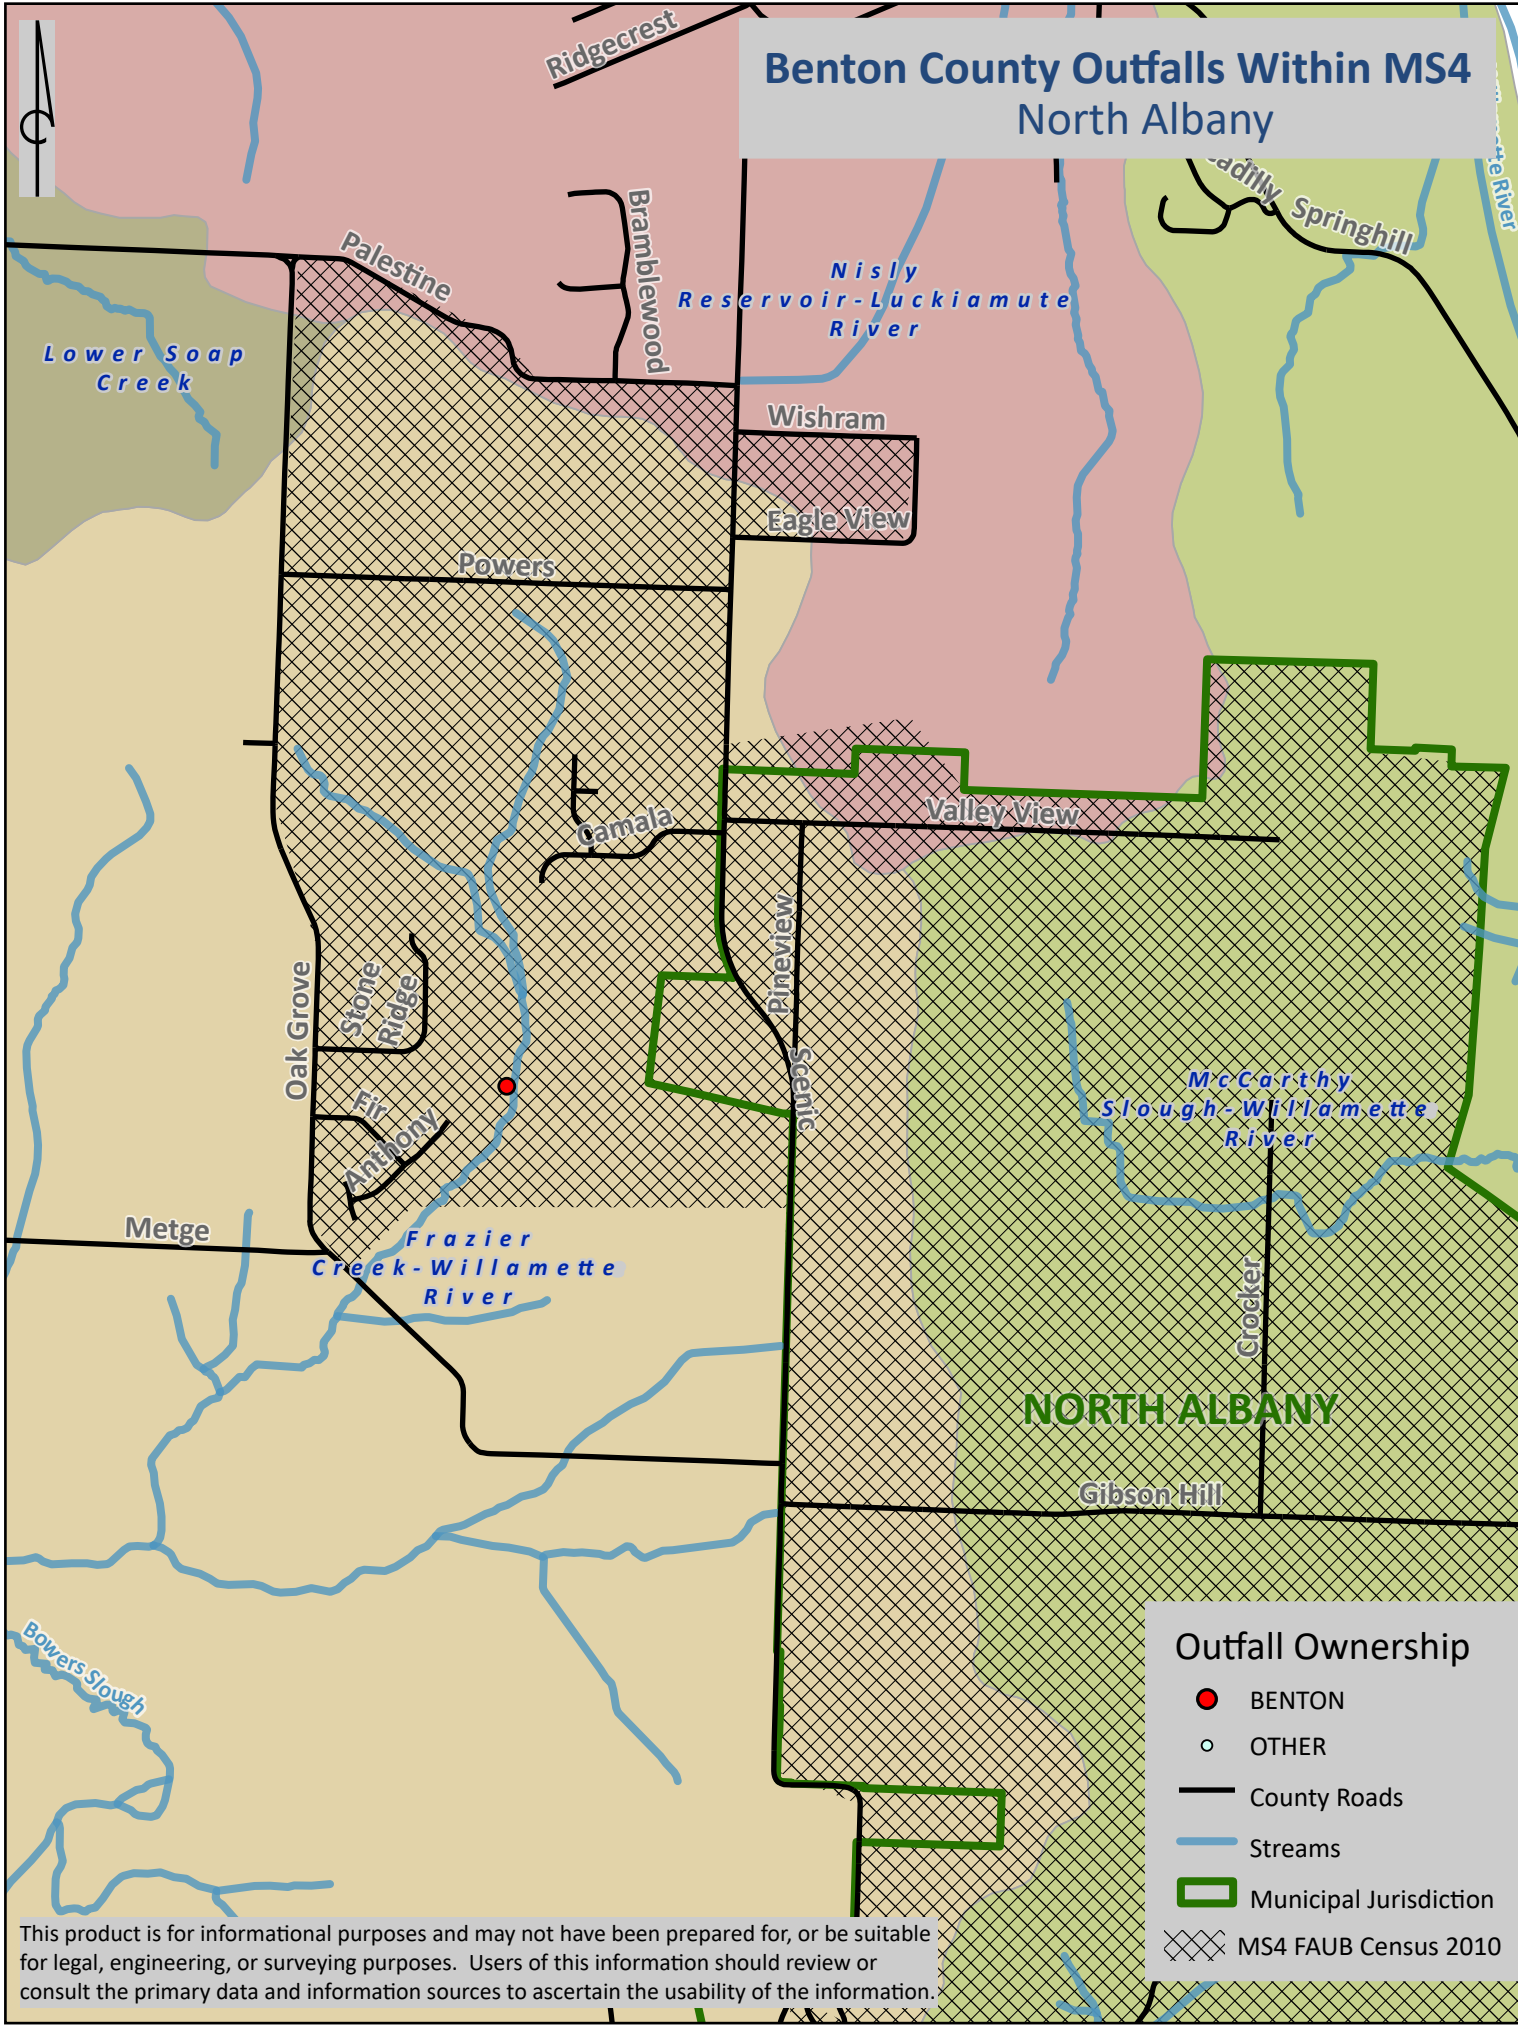

Benton County Outfalls Within MS4 North Albany

Outfall Ownership

- BENTON
- OTHER
- County Roads
- Streams
- ▭ Municipal Jurisdiction
- ▨ MS4 FAUB Census 2010

This product is for informational purposes and may not have been prepared for, or be suitable for legal, engineering, or surveying purposes. Users of this information should review or consult the primary data and information sources to ascertain the usability of the information.

Benton County Outfalls Within MS4 North Corvallis

Outfall Ownership

- BENTON
- OTHER
- County Roads
- Streams
- ▭ Municipal Jurisdiction
- ▨ MS4 FAUB Census 2010

This product is for informational purposes and may not have been prepared for, or be suitable for legal, engineering, or surveying purposes. Users of this information should review or consult the primary data and information sources to ascertain the usability of the information.

Benton County Outfalls Within MS4 West Corvallis

Outfall Ownership

- BENTON
- OTHER
- County Roads
- Streams
- ▭ Municipal Jurisdiction
- ▨ MS4 FAUB Census 2010

This product is for informational purposes and may not have been prepared for, or be suitable for legal, engineering, or surveying purposes. Users of this information should review or consult the primary data and information sources to ascertain the usability of the information.